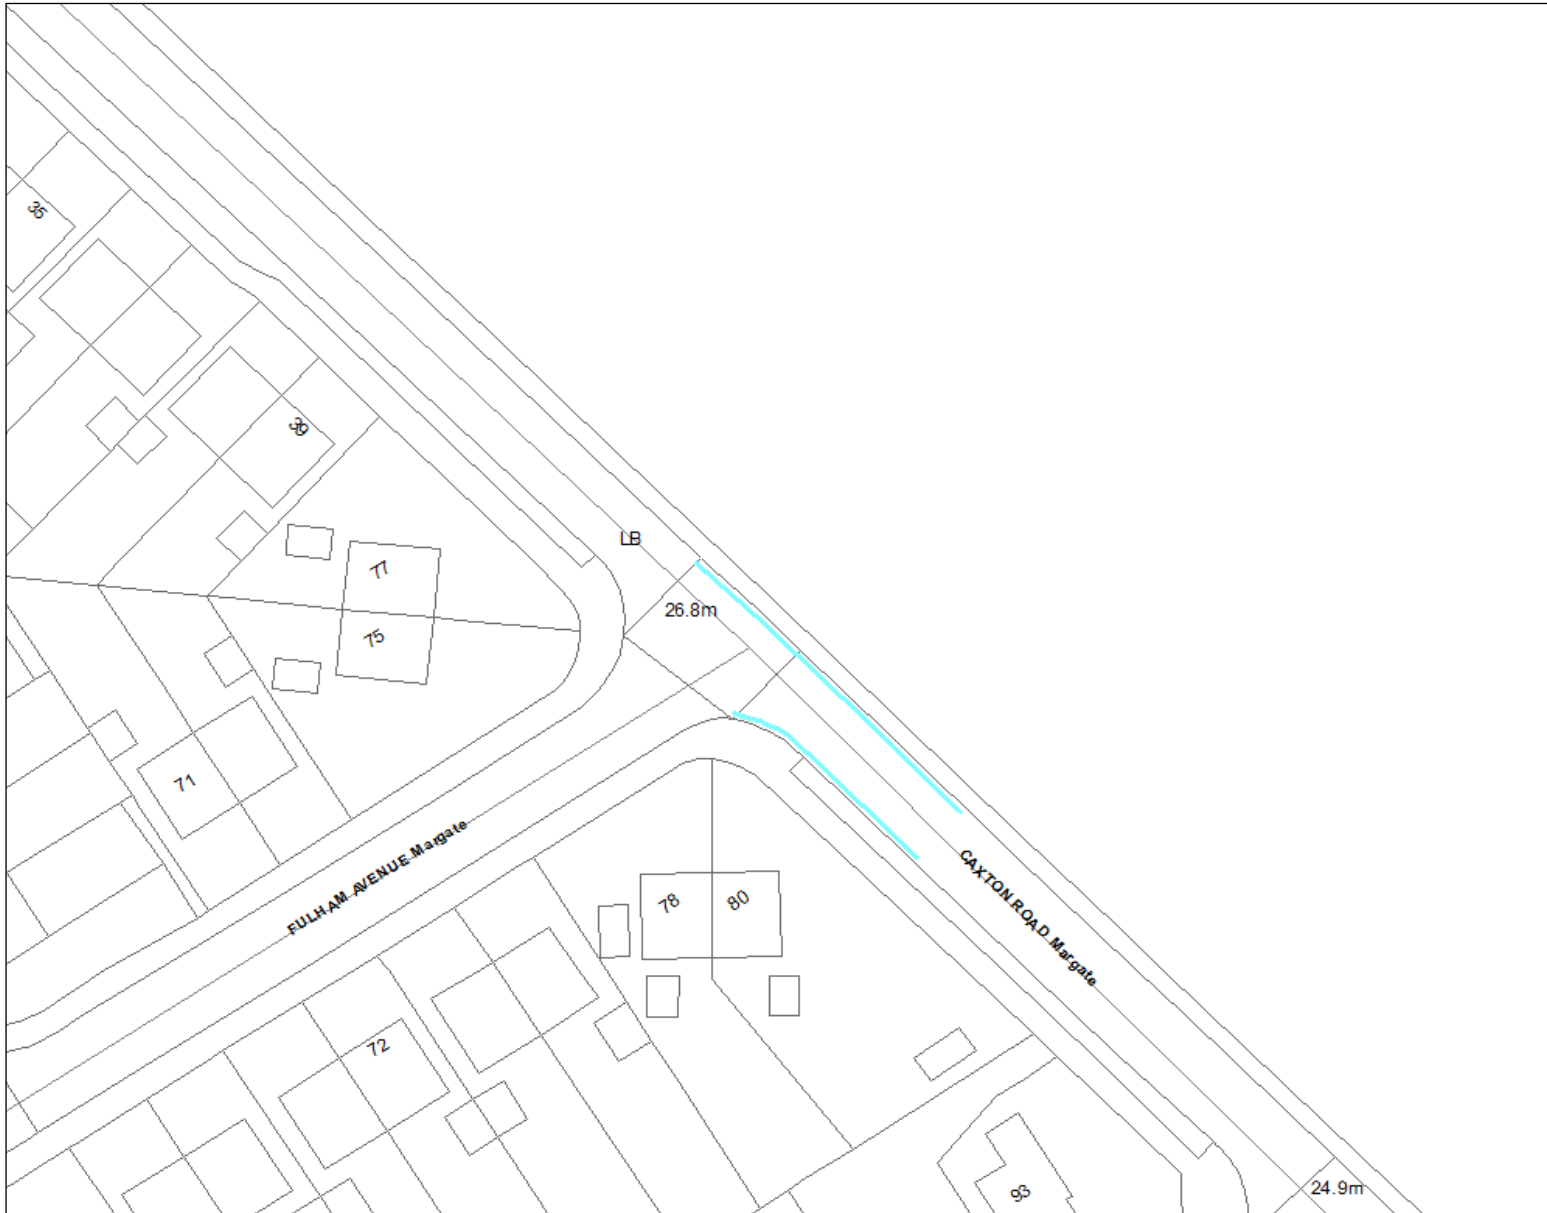

Fulham Avenue, Margate. (Site Plan 3)

Proposed double yellow lines

Site Plan 3
Fulham Avenue,
Margate

SLI 100018261